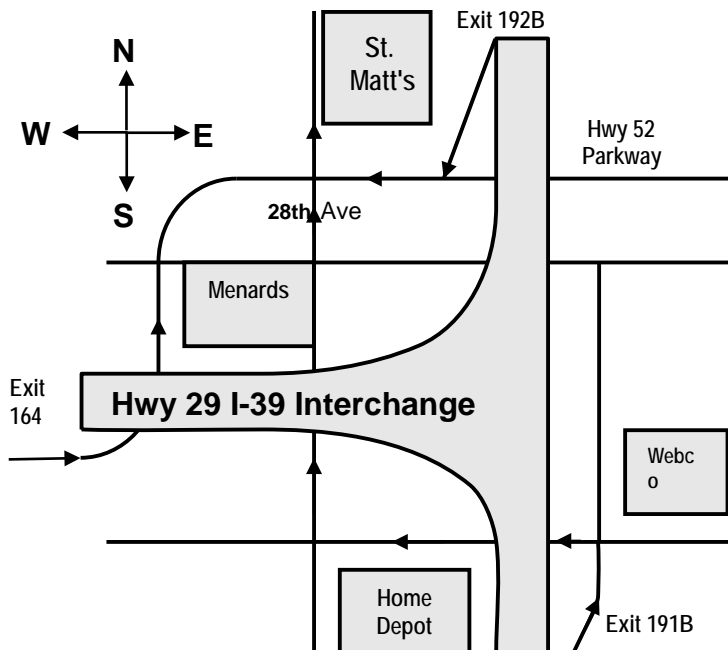

## R/C SWAP MEET & AUCTION

# SUNDAY, OCT. 29, 2017

*St. Matthews/Faith Academy, 28<sup>TH</sup> AVE. ~ WAUSAU, WI*

*DOORS WILL OPEN AT 8:00 AM*

SWAP 8:00 to NOON ~ AUCTION 9 to 11:00 AM ~ RAFFLE AT 11:45 AM

**St. Matthew's/Faith Academy is located at  
228 South 28<sup>th</sup> Avenue**